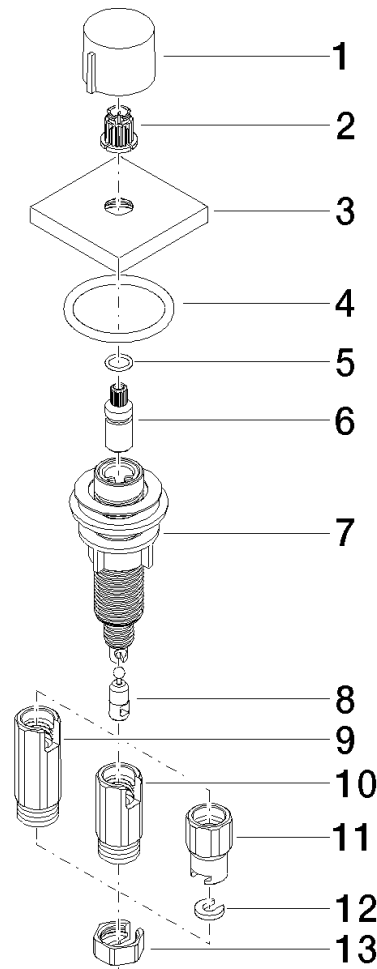

Strainer waste with control handle - Durabronz (23kt Gold)

LOT

10 711 970

- control for single basin
- including adapter for Bowden cable

Fits LOT

	Durabronz (23kt Gold)	10 711 970-09
	Chrome	10 711 970-00
	Brushed Platinum	10 711 970-06
	Platinum	10 711 970-08
	Dark Chrome	10 711 970-19
	Brushed Durabronz (23kt Gold)	10 711 970-28
	Matte Black	10 711 970-33
	Brushed Champagne (22kt Gold)	10 711 970-46
	Champagne (22kt Gold)	10 711 970-47
	Brushed Chrome	10 711 970-93
	Brushed Dark Platinum	10 711 970-99

10 711 970

mm [inches]

10 711 970

Parts for other finishes can be found here: [Chrome](#)

Spare parts list

No.	Item Number	Name	Quantity used	Delivery time
1	09 20 97 030-09	handle	1	40
2	90 12 12 002 00 90	fixing cap	1	2
3	09 27 87 007-09	rosette	1	40
4	90 14 10 043 00 90	seal	1	2
5	09 14 10 042 90	seal	1	2
6	09 29 06 087-09	spindle	1	-
Spare part can no longer be ordered, please order the replacement item				
7	04 30 01 029 00 90	adaptor	1	2
8	09 24 03 175 90	adaptor	1	2
9	09 11 10 073-07	connection	1	30
10	09 11 10 074-07	connection	1	30
11	09 11 10 079-07	connection	1	30
12	09 30 11 087 90	disc	1	2
13	09 23 30 024-07	nut	1	30